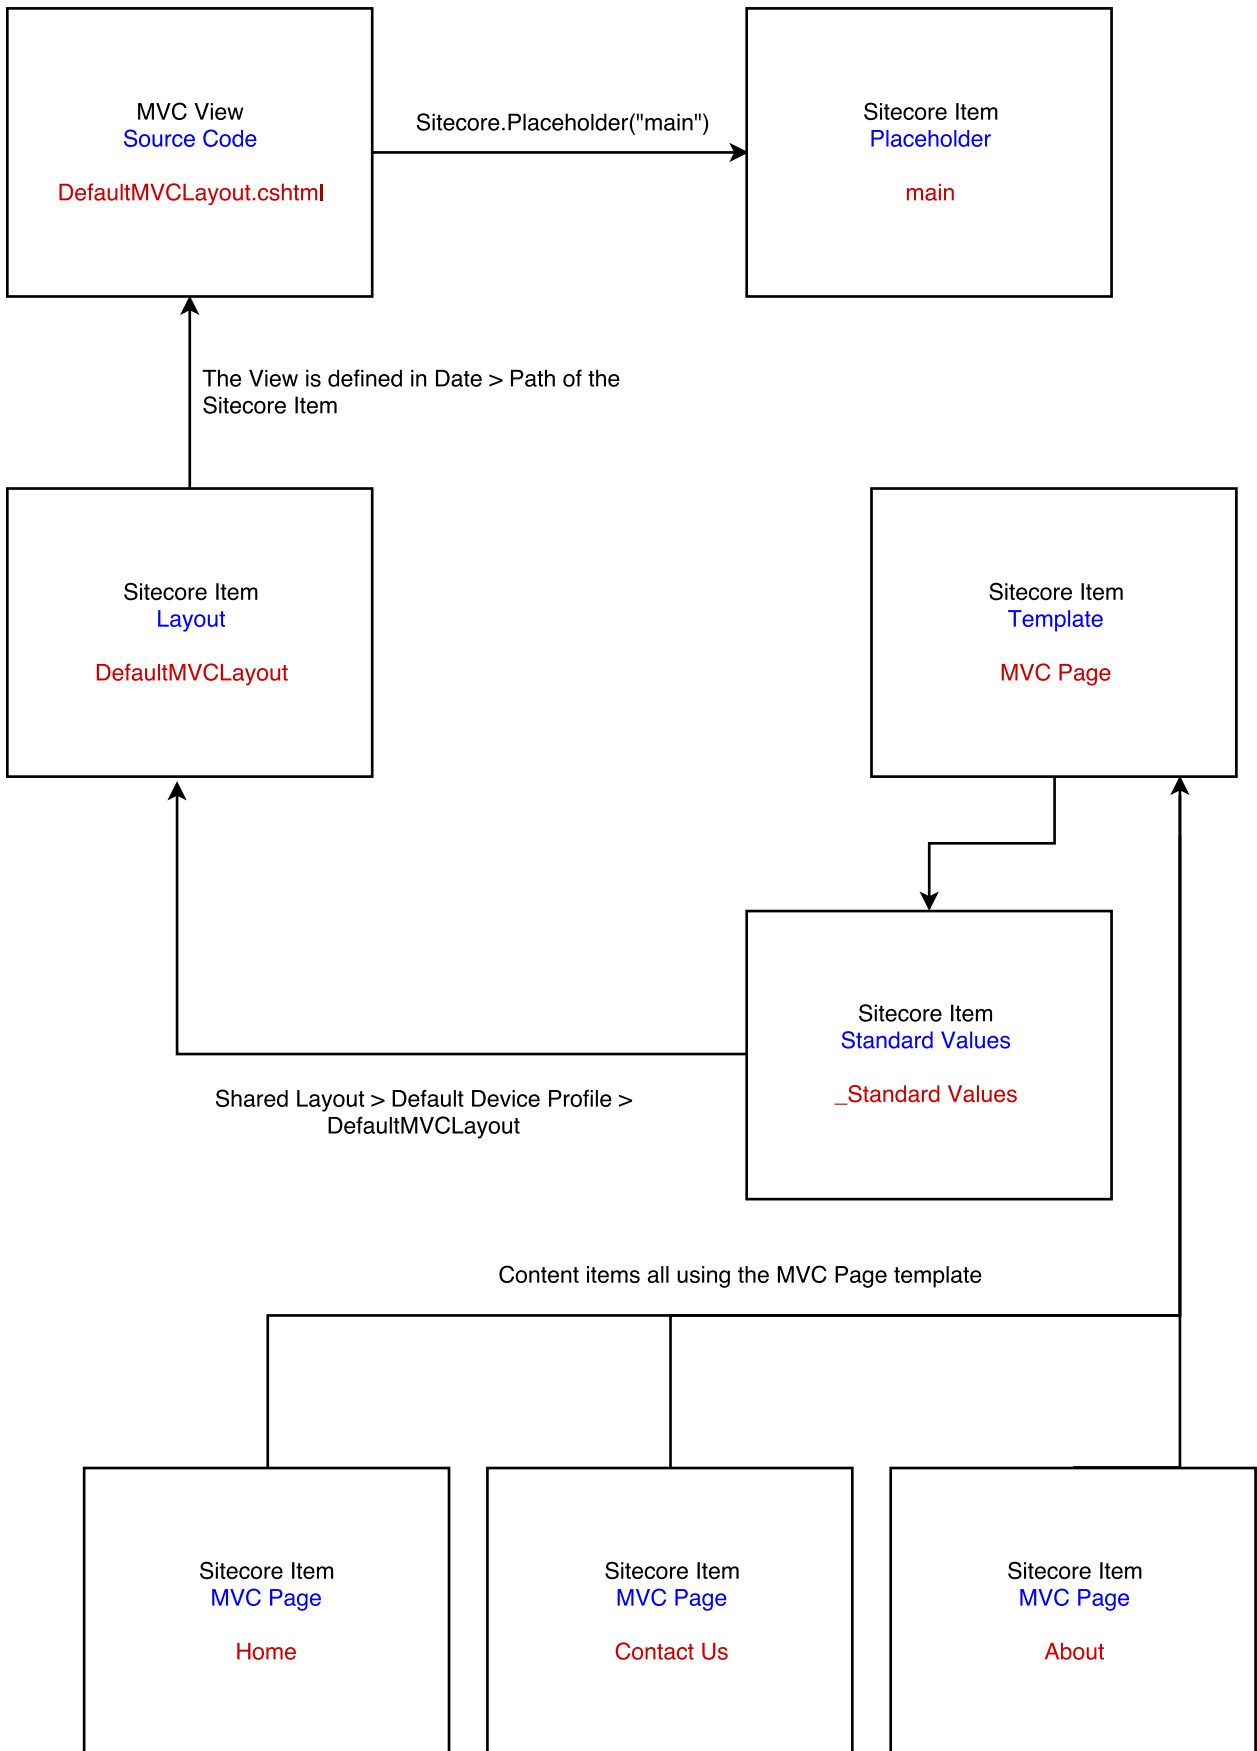

# Basic Sitecore MVC Outline

Components are dropped into placeholders. Placeholders are added onto layouts. A page within Sitecore is assigned one layout to control what the page looks like.